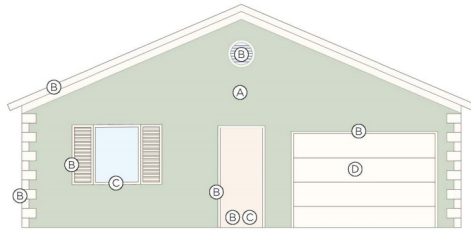

CITY OF LAUDERHILL • RESIDENTIAL COLOR PALETTE

COLOR BOARD

TROPICAL COLOR SELECTION

Walls (A)