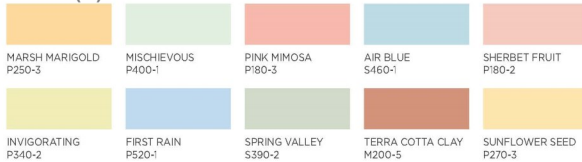

CITY OF LAUDERHILL • RESIDENTIAL COLOR PALETTE

COLOR BOARD

TROPICAL COLOR SELECTION

Walls (A)

NEUTRAL BUILDING - TRIM/FRAMES/DOORS (B)(C)(D)

NEUTRAL- 1 COLOR SELECTION

Walls (A)

NEUTRAL BUILDING - TRIM/FRAMES (B)(D)

BUILDING FRONT DOOR/SHUTTER (C)

NEUTRAL- 2 COLOR SELECTION

Walls (A)

TROPICAL BUILDING - TRIM/FRAMES/DOORS (B)(C)

NEUTRAL GARAGE DOOR (D)

Note: The paint color shown may not represent the actual paint color approved due to inconsistencies with printer reproductions. The homeowner should verify the paint selection with the actual Behr paint identification name or number/paint swatch. Other paint manufacturers are permitted as long as these colors are matched to the Behr paint number/paint swatch.