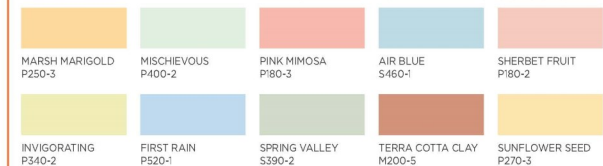

CITY OF LAUDERHILL • RESIDENTIAL COLOR PALETTE

COLOR BOARD

TROPICAL COLOR SELECTION

Walls (A)

NEUTRAL BUILDING - TRIM/FRAMES/DOORS (B)(C)(D)

NEUTRAL- 1 COLOR SELECTION

Walls (A)

NEUTRAL BUILDING - TRIM/FRAMES (B)(D)

BUILDING FRONT DOOR/SHUTTER (C)

NEUTRAL- 2 COLOR SELECTION

Walls (A)

TROPICAL BUILDING - TRIM/FRAMES/DOORS (B)(C)

NEUTRAL GARAGE DOOR (D)

Note: The paint color shown may not represent the actual paint color approved due to inconsistencies with printer reproductions. The homeowner should verify the paint selection with the actual Behr paint identification name or number/paint swatch. Other paint manufacturers are permitted as long as these colors are matched to the Behr paint number/paint swatch.