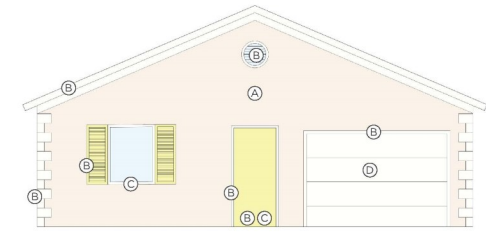

BUILDING FRONT DOOR/SHUTTER (C)

NEUTRAL- 2 COLOR SELECTION

Walls (A)

TROPICAL BUILDING - TRIM/FRAMES/DOORS (B)(C)

NEUTRAL GARAGE DOOR (D)

Note: The paint color shown may not represent the actual paint color approved due to inconsistencies with printer reproductions. The homeowner should verify the paint selection with the actual Behr paint identification name or number/paint swatch. Other paint manufacturers are permitted as long as these colors are matched to the Behr paint number/paint swatch.